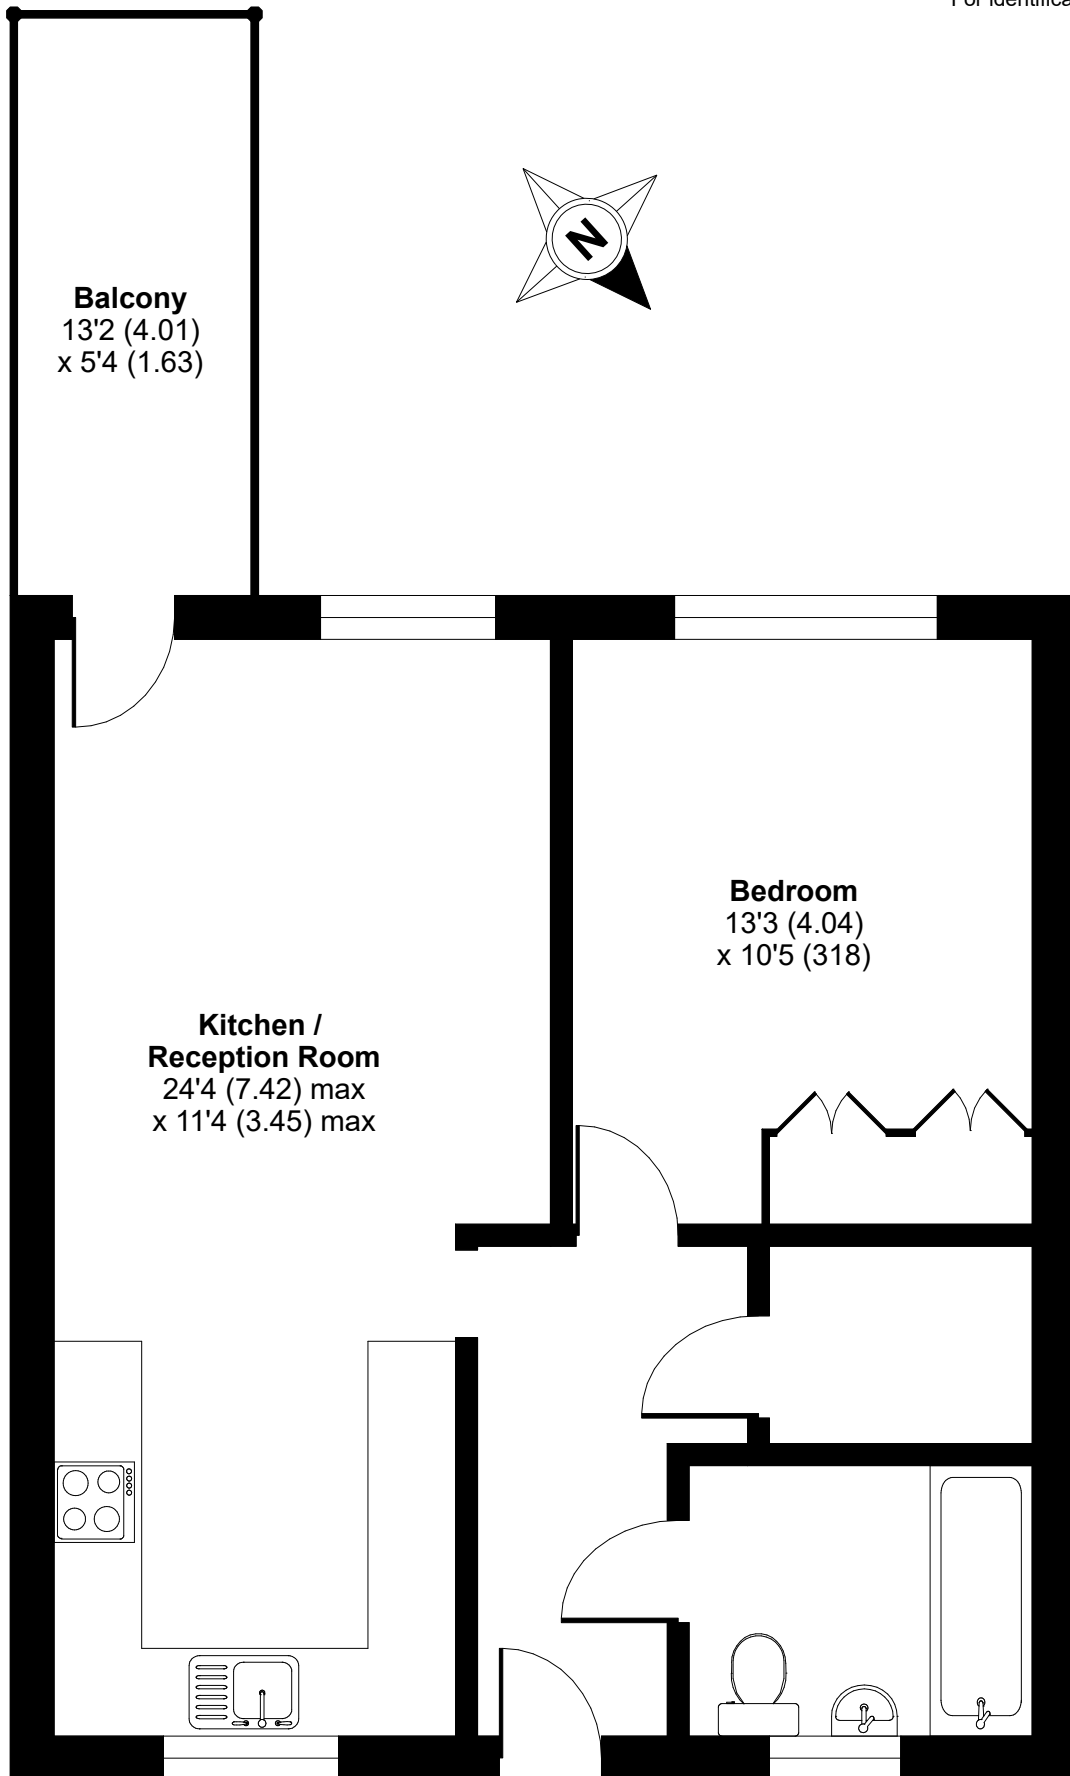

Station Grove, Wembley, HA0

Approximate Area = 558 sq ft / 51.8 sq m

For identification only - Not to scale

FIRST FLOOR