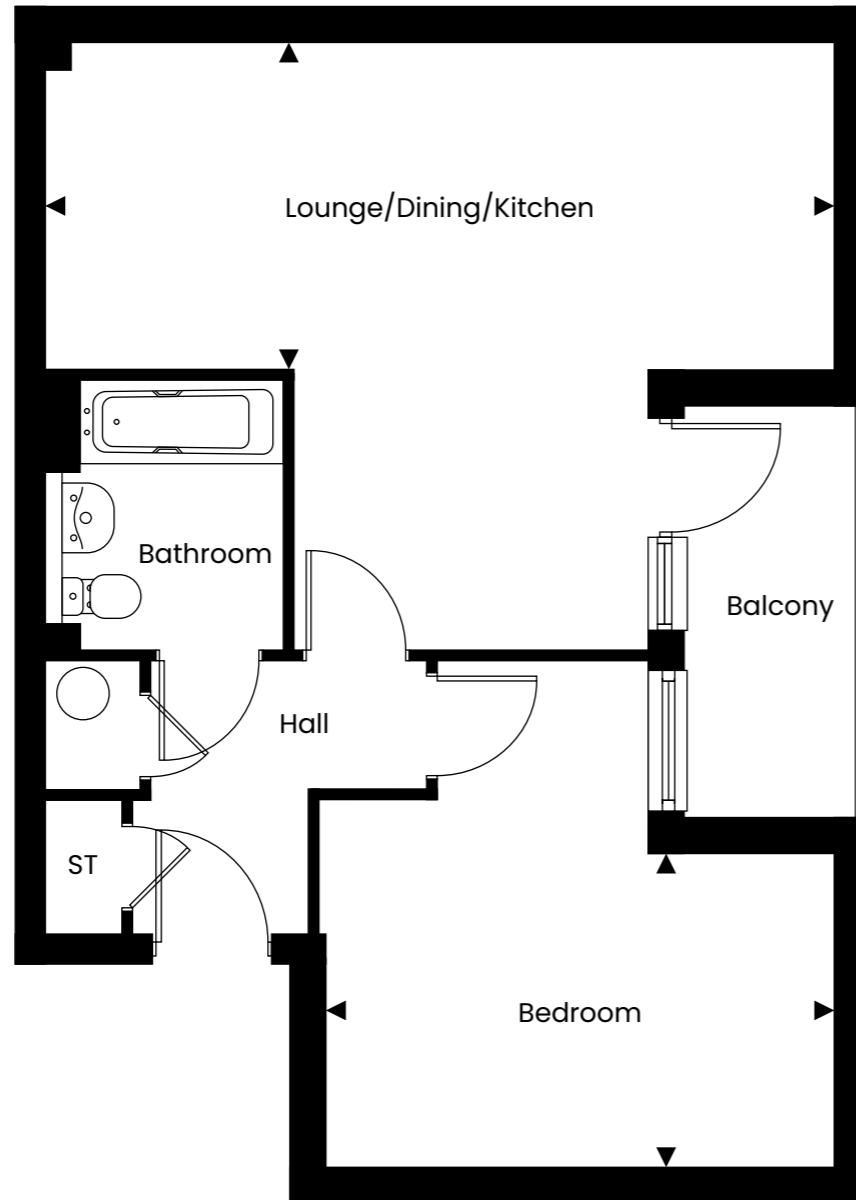

# NETHERHALL MEADOWS, CAMBRIDGE - BLOCK D

One bedroom second floor apartment

# PLOT 77

Second Floor

■ Stairs ■ Lift

Disclaimer: The information provided is prepared as a general guide only and should not be relied upon as a basis to enter into a legal contract or to commit expenditure. All measurements are approximate. Floorplans are for illustration purposes only and to be read in conjunction with the site plan. Photographs/CGIs provided are for guidance only, could be from a previous phase, and may not reflect items included in the property. Any interested party is advised to check the measurements before committing themselves to any expenditure or other legal commitments. All customer reviews were obtained by incentive. While we strive to provide accurate and unbiased reviews, we cannot guarantee that all information is accurate, complete, or up to date. Any reliance placed on such information is strictly at your own risk. Any interested party is encouraged to conduct their own research and make decisions based on their own individual circumstances.