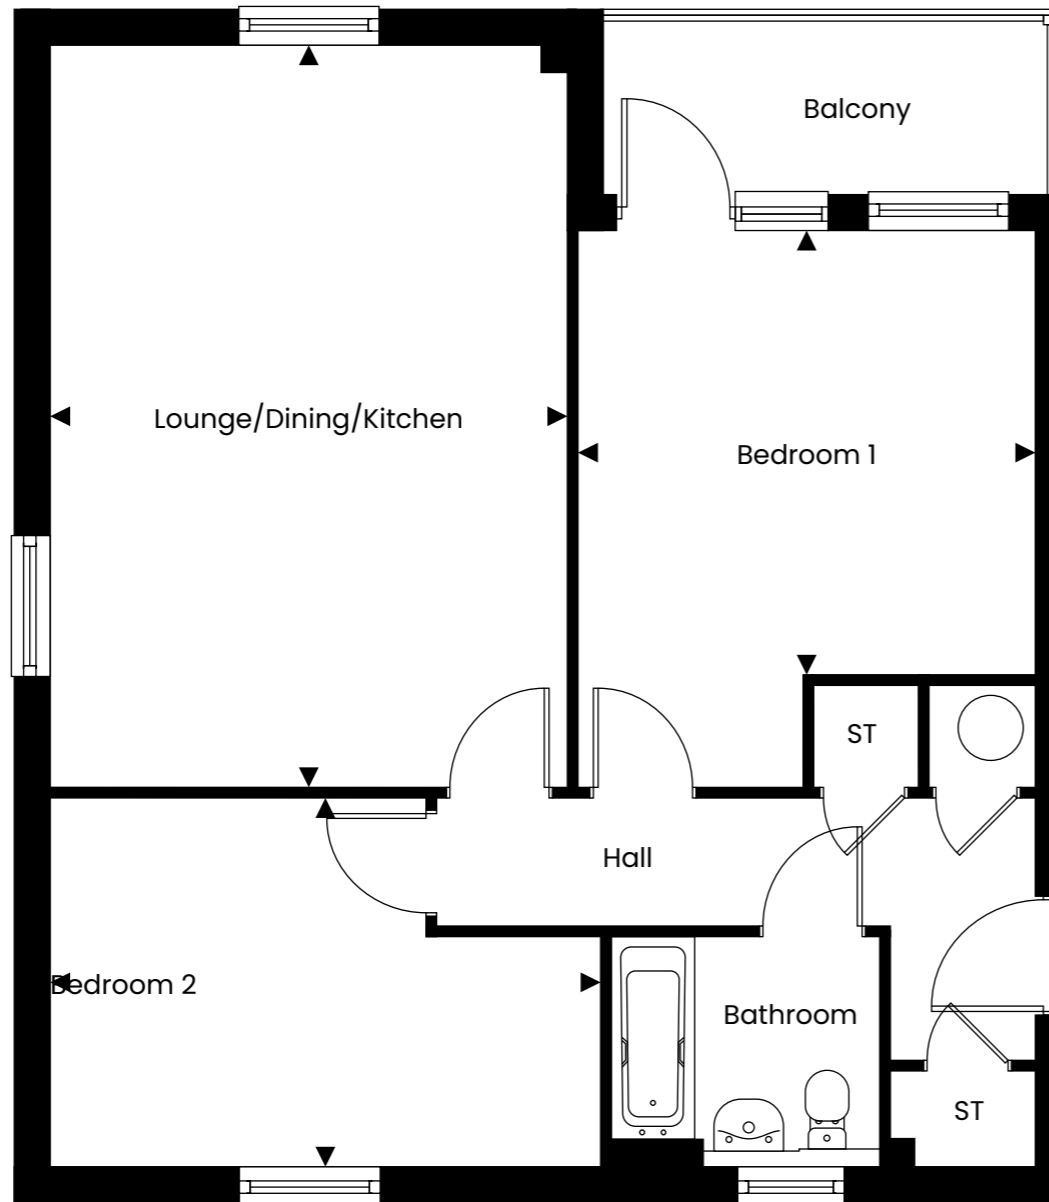

# NETHERHALL MEADOWS, CAMBRIDGE - BLOCK D

Two bedroom first floor apartment

# PLOT 72

First Floor

Stairs Lift

Disclaimer: The information provided is prepared as a general guide only and should not be relied upon as a basis to enter into a legal contract or to commit expenditure. All measurements are approximate. Floorplans are for illustration purposes only and to be read in conjunction with the site plan. Photographs/CGIs provided are for guidance only, could be from a previous phase, and may not reflect items included in the property. Any interested party is advised to check the measurements before committing themselves to any expenditure or other legal commitments. All customer reviews were obtained by incentive. While we strive to provide accurate and unbiased reviews, we cannot guarantee that all information is accurate, complete, or up to date. Any reliance placed on such information is strictly at your own risk. Any interested party is encouraged to conduct their own research and make decisions based on their own individual circumstances.