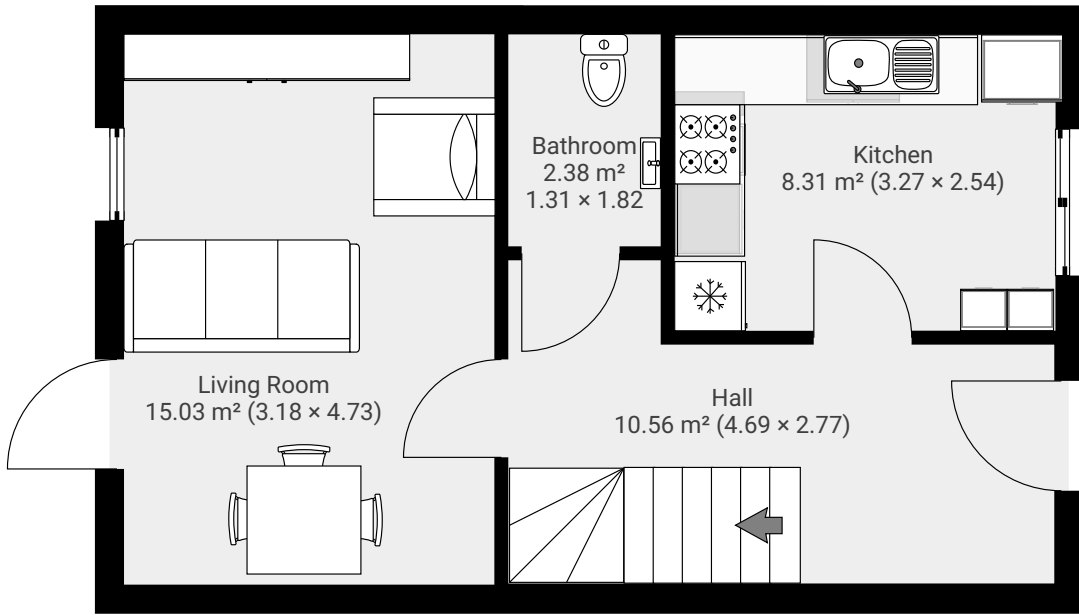

▼ **Ground Floor**

TOTAL AREA: 36.25 m² • LIVING AREA: 36.25 m² • ROOMS: 4

▼ **First Floor**

TOTAL AREA: 36.78 m² • LIVING AREA: 36.78 m² • ROOMS: 4