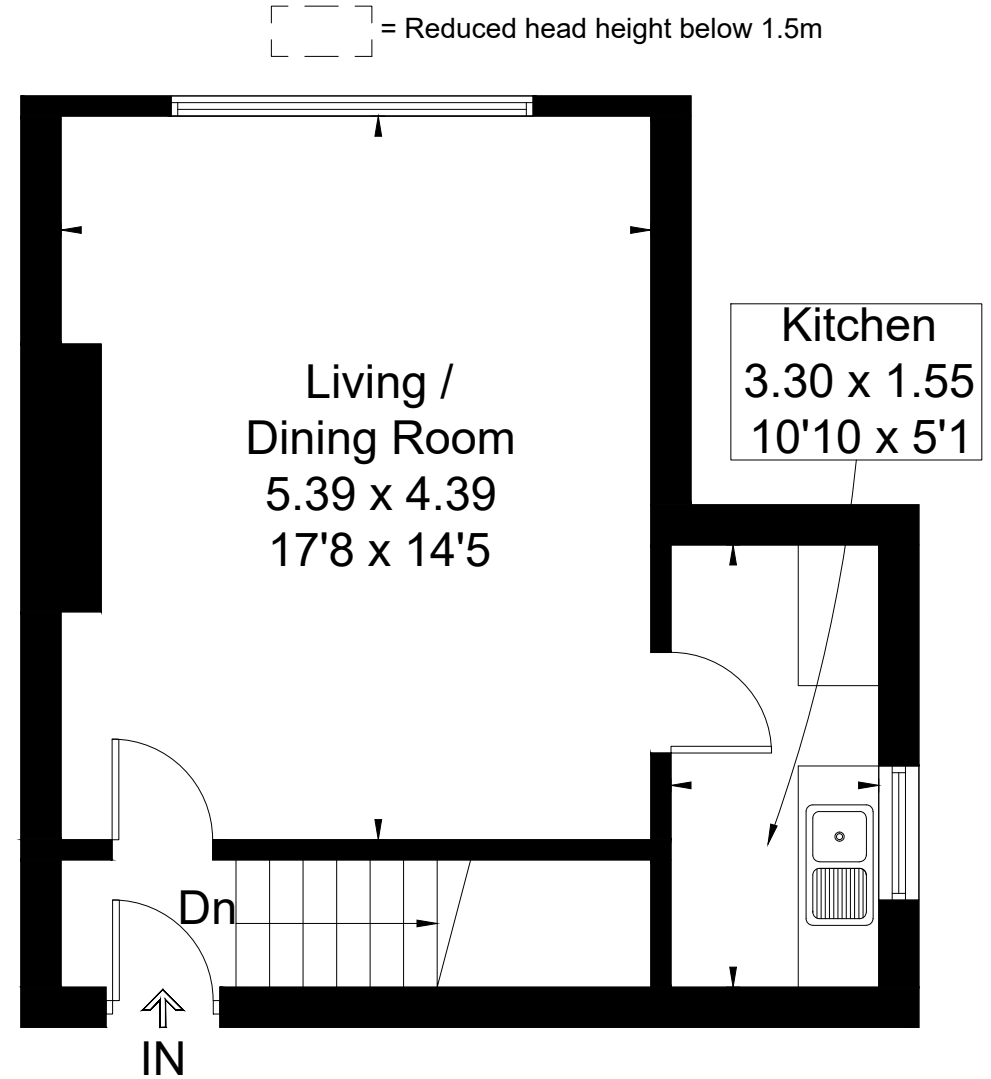

Approximate Floor Area = 71.8 sq m / 773 sq ft

Ground Floor

First Floor

This floor plan has been drawn in accordance with RICS Property Measurement 2nd edition.

All measurements, including the floor area, are approximate and for illustrative purposes only. @fourwalls-group.com #109251