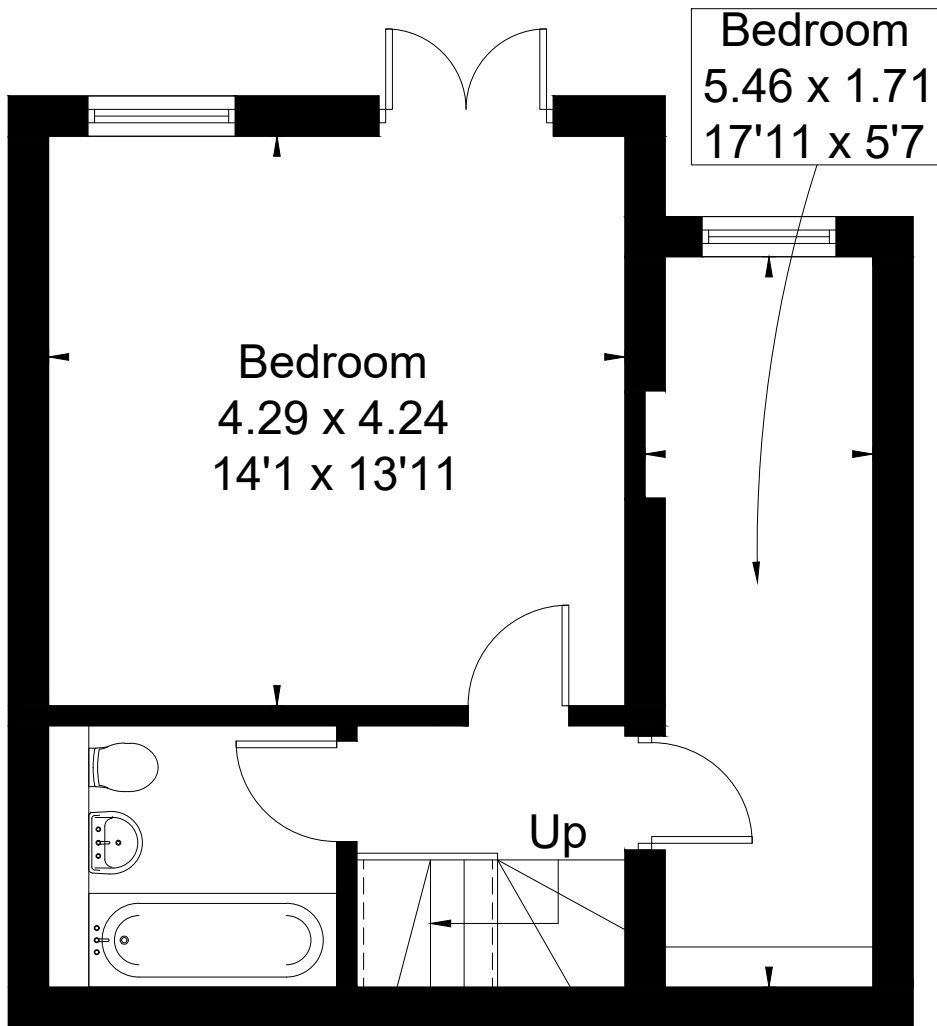

Approximate Floor Area = 71.8 sq m / 773 sq ft

Ground Floor

First Floor

This floor plan has been drawn in accordance with RICS Property Measurement 2nd edition.

All measurements, including the floor area, are approximate and for illustrative purposes only. @fourwalls-group.com #109251