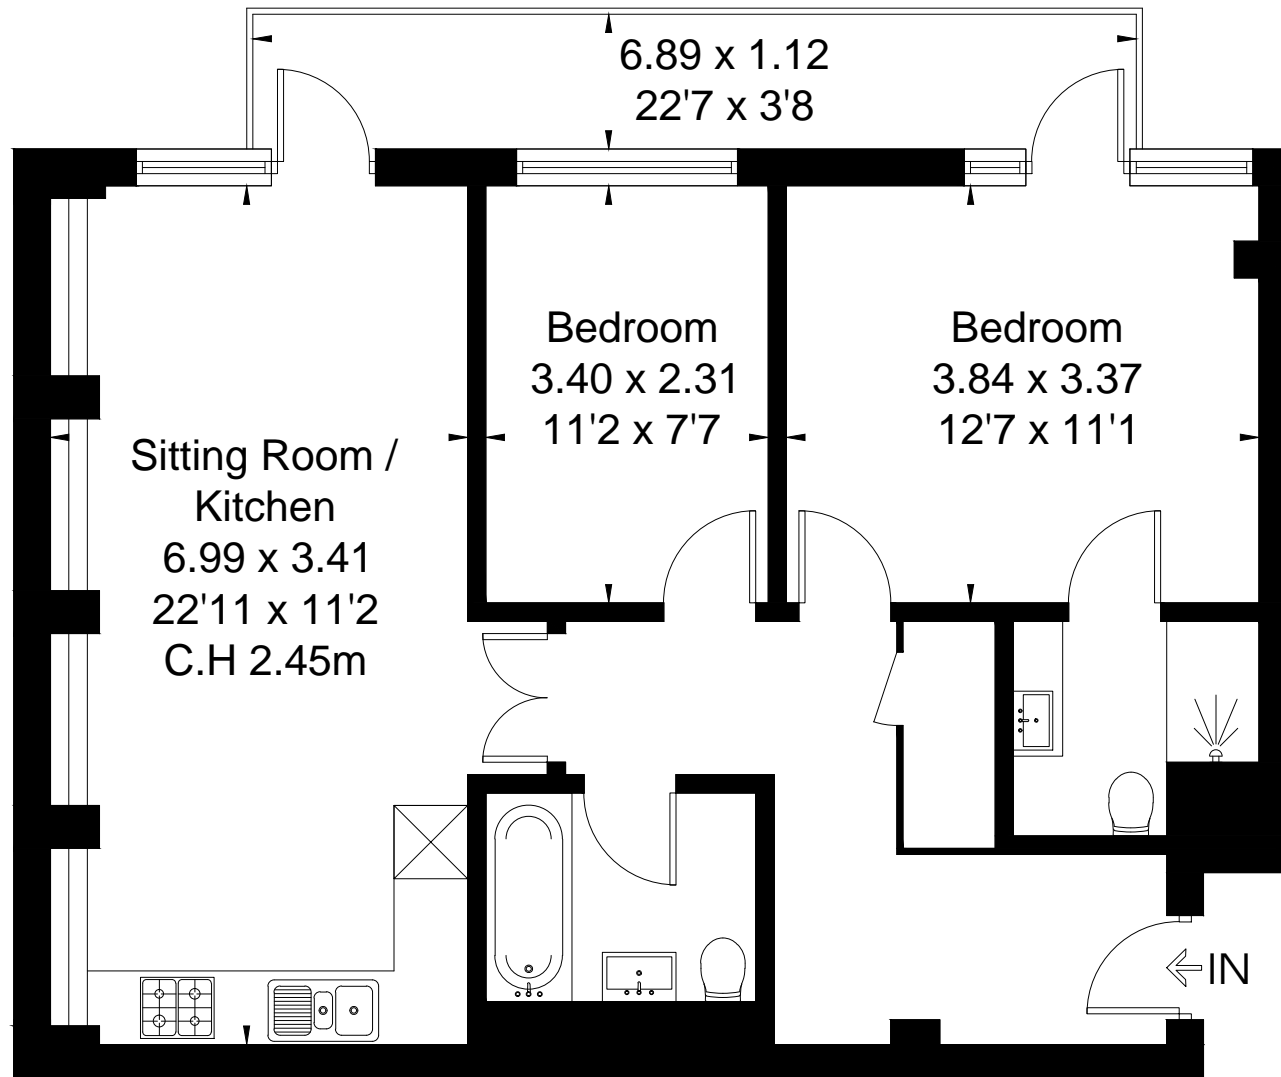

Approximate Floor Area = 67.7 sq m / 729 sq ft

## First Floor

This floor plan has been drawn in accordance with RICS Property Measurement 2nd edition.

All measurements, including the floor area, are approximate and for illustrative purposes only. @fourwalls-group.com #109272