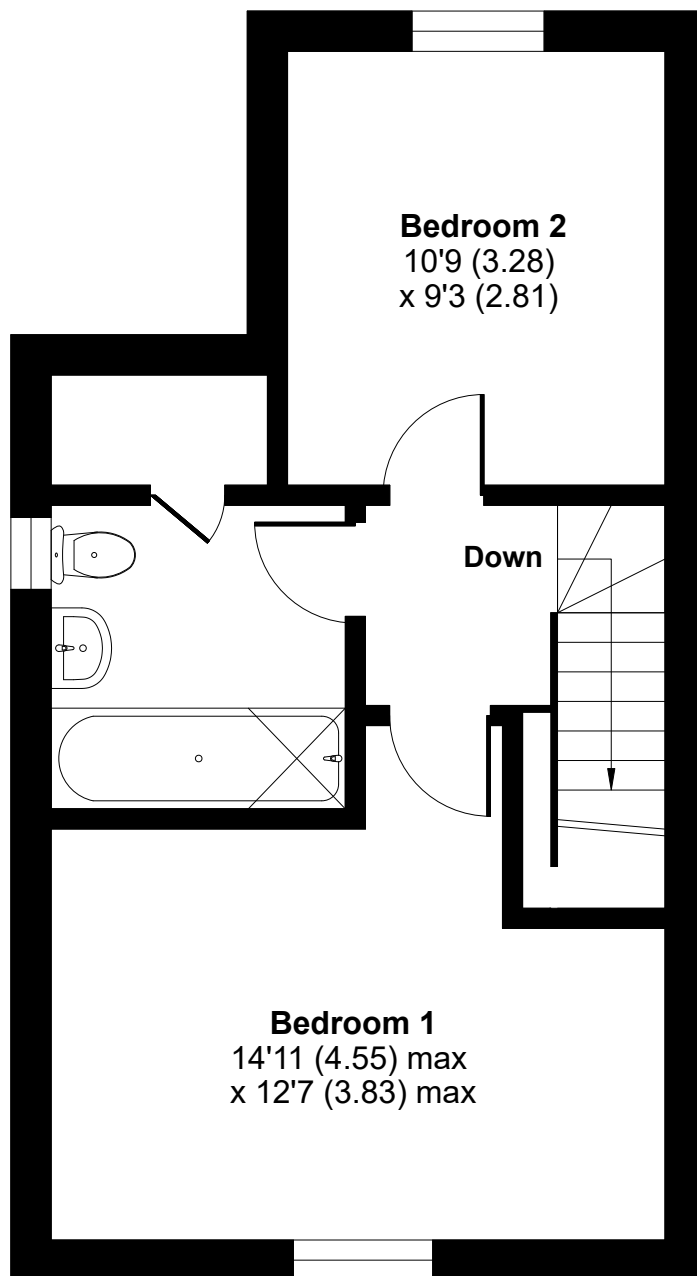

The Glebe, Bugbrooke, Northampton, NN7

Approximate Area = 825 sq ft / 76.6 sq m

For identification only - Not to scale

GROUND FLOOR

FIRST FLOOR