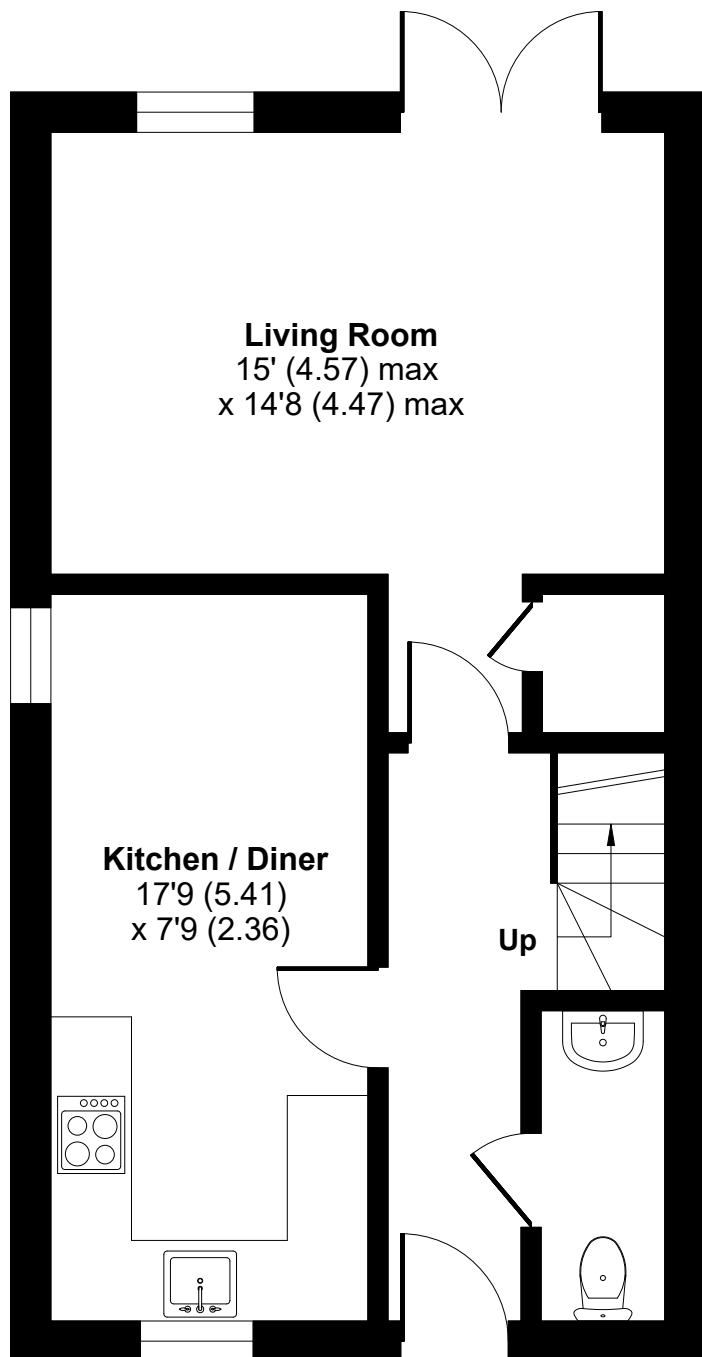

The Glebe, Bugbrooke, Northampton, NN7

Approximate Area = 825 sq ft / 76.6 sq m

For identification only - Not to scale

GROUND FLOOR

FIRST FLOOR