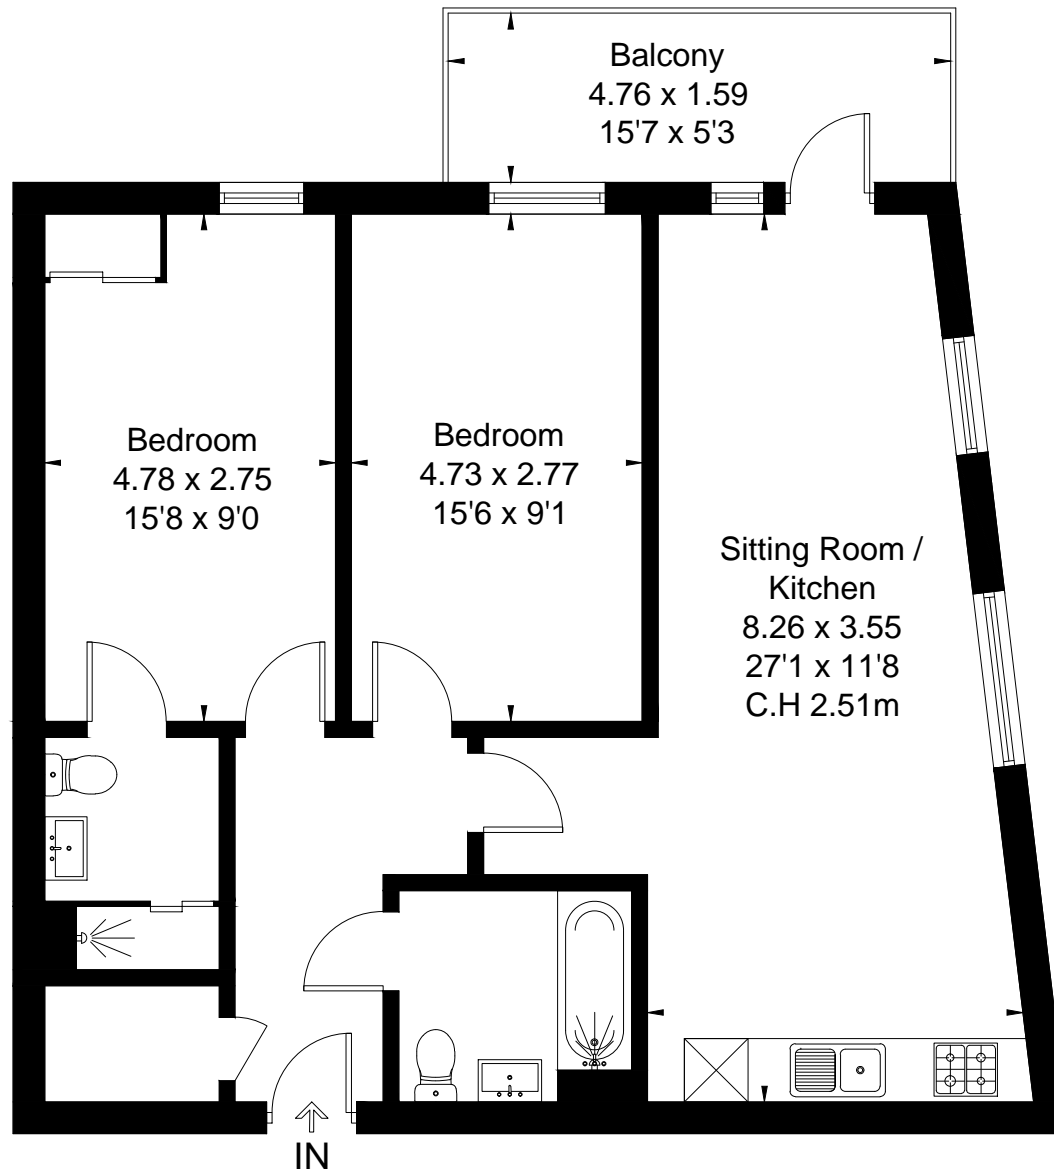

Approximate Floor Area = 74.3 sq m / 800 sq ft

## Sixth Floor

This floor plan has been drawn in accordance with RICS Property Measurement 2nd edition.

All measurements, including the floor area, are approximate and for illustrative purposes only. @fourwalls-group.com #109936