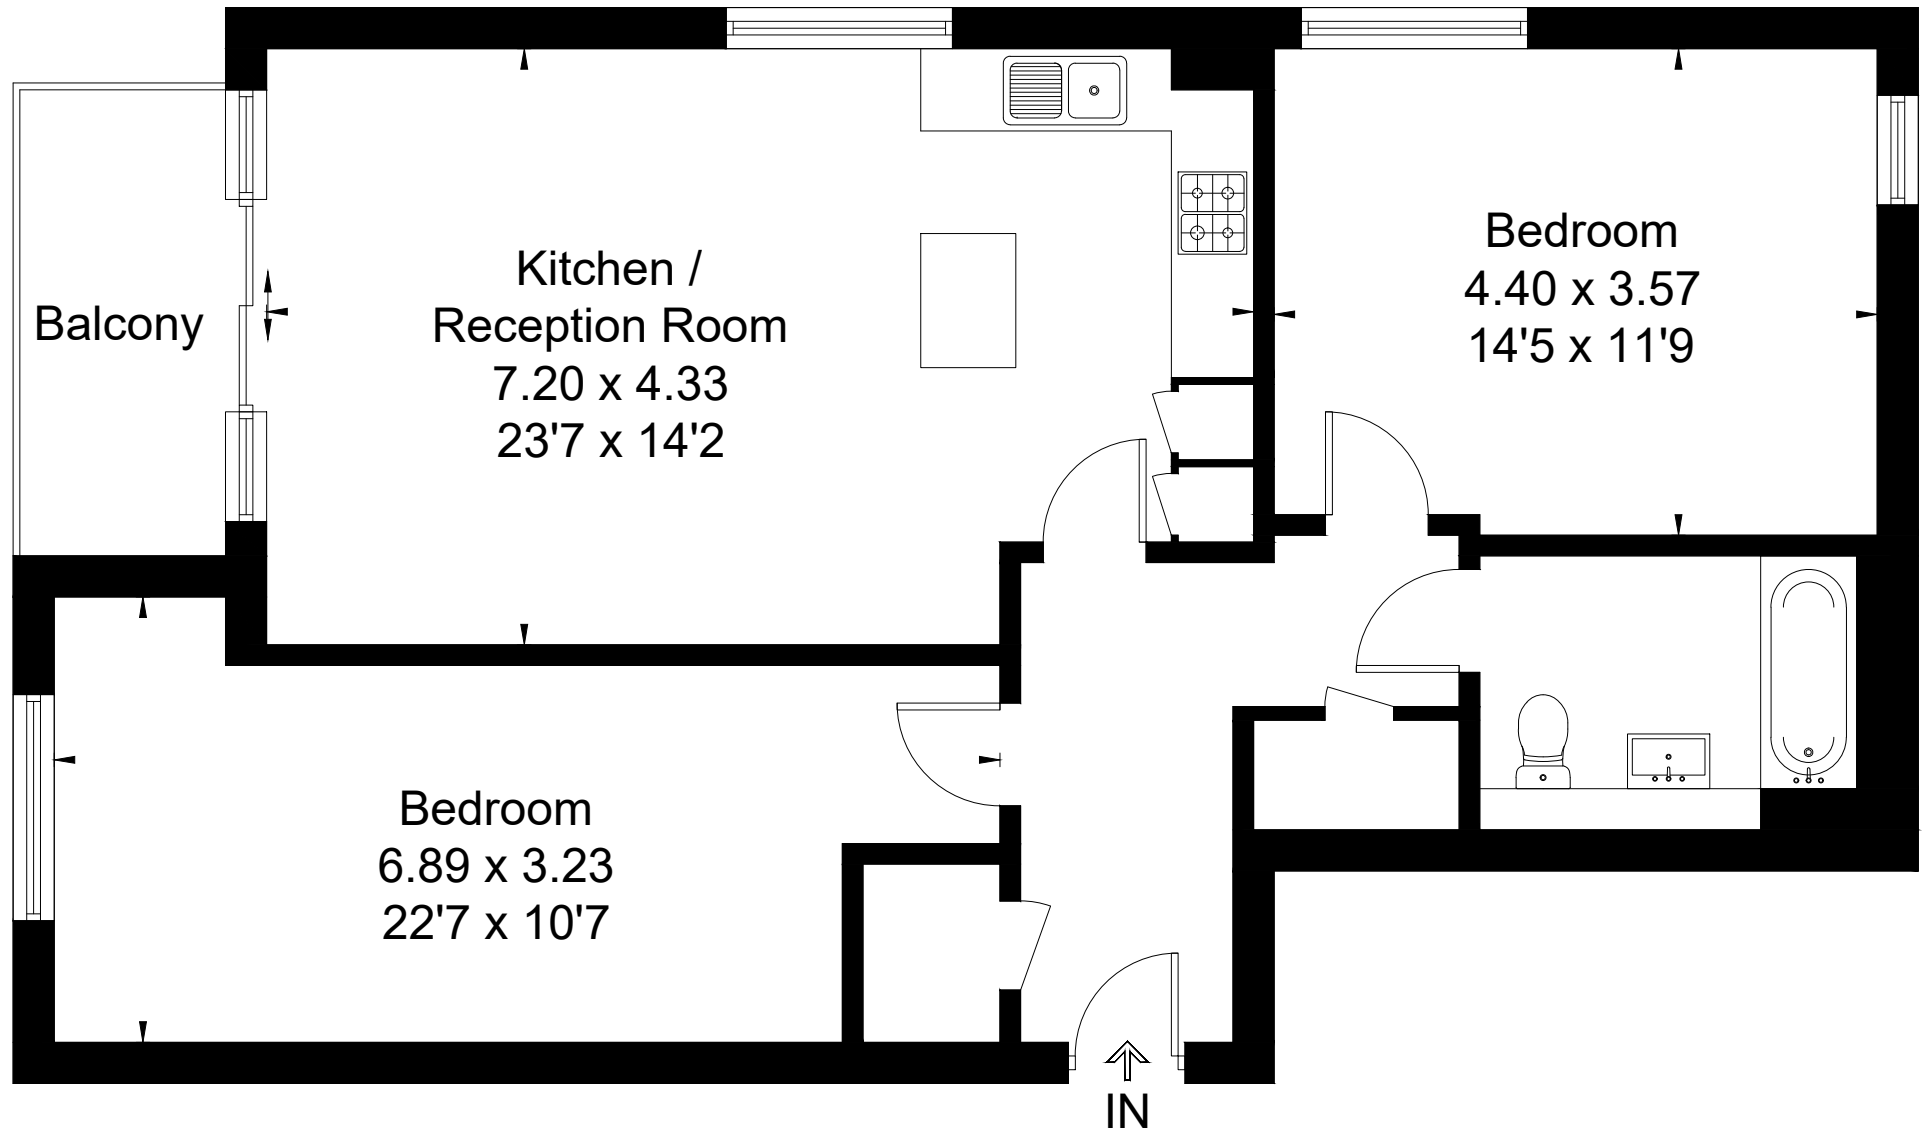

Approximate Floor Area = 83.2 sq m / 895 sq ft

First Floor

This floor plan has been drawn in accordance with RICS Property Measurement 2nd edition.

All measurements, including the floor area, are approximate and for illustrative purposes only. @fourwalls-group.com #110043