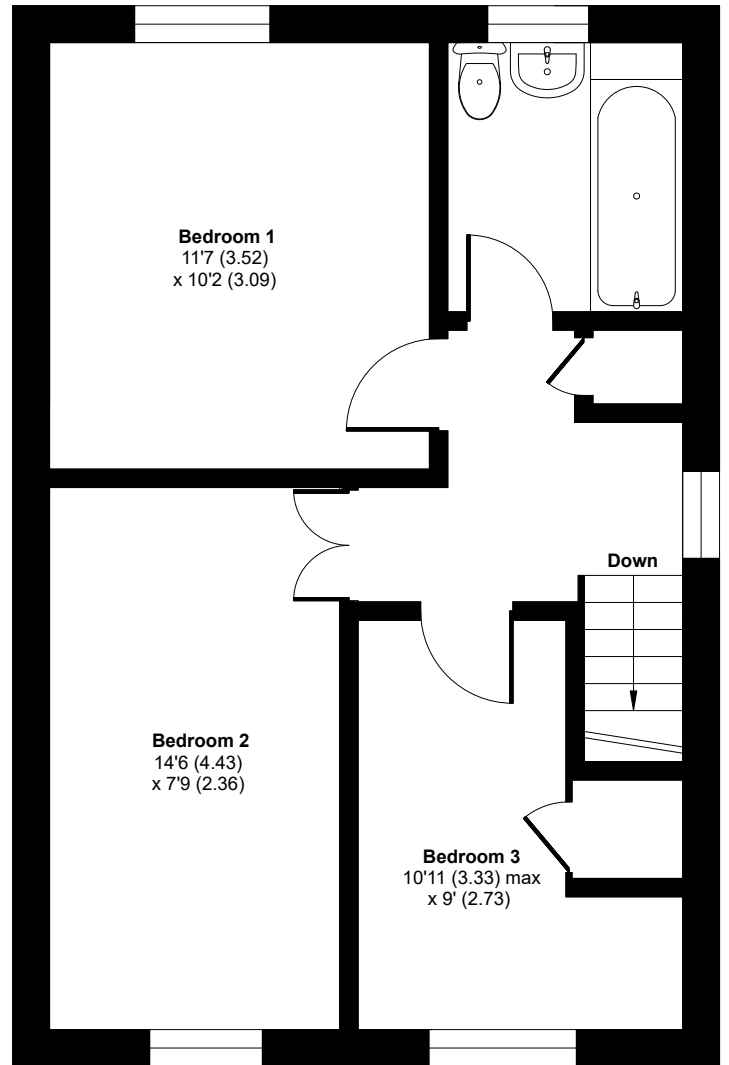

Goff Place, Wootton, Bedford, MK43

Approximate Area = 890 sq ft / 82.6 sq m

For identification only - Not to scale

GROUND FLOOR

FIRST FLOOR