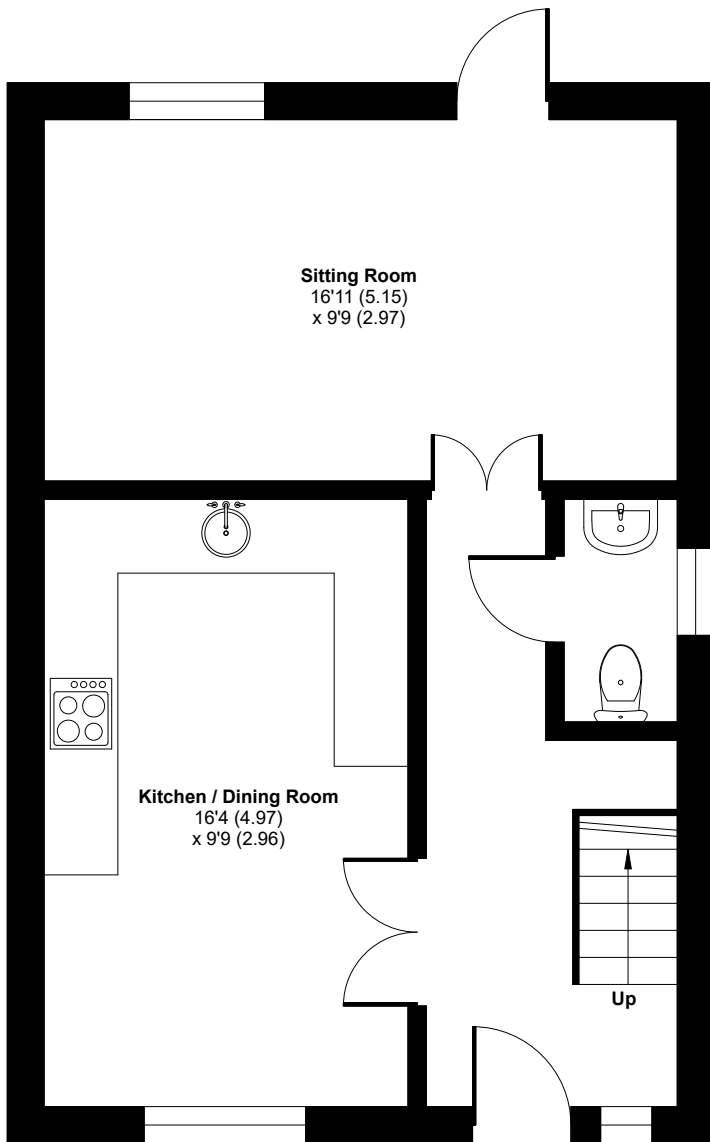

Goff Place, Wootton, Bedford, MK43

Approximate Area = 890 sq ft / 82.6 sq m

For identification only - Not to scale

GROUND FLOOR

FIRST FLOOR