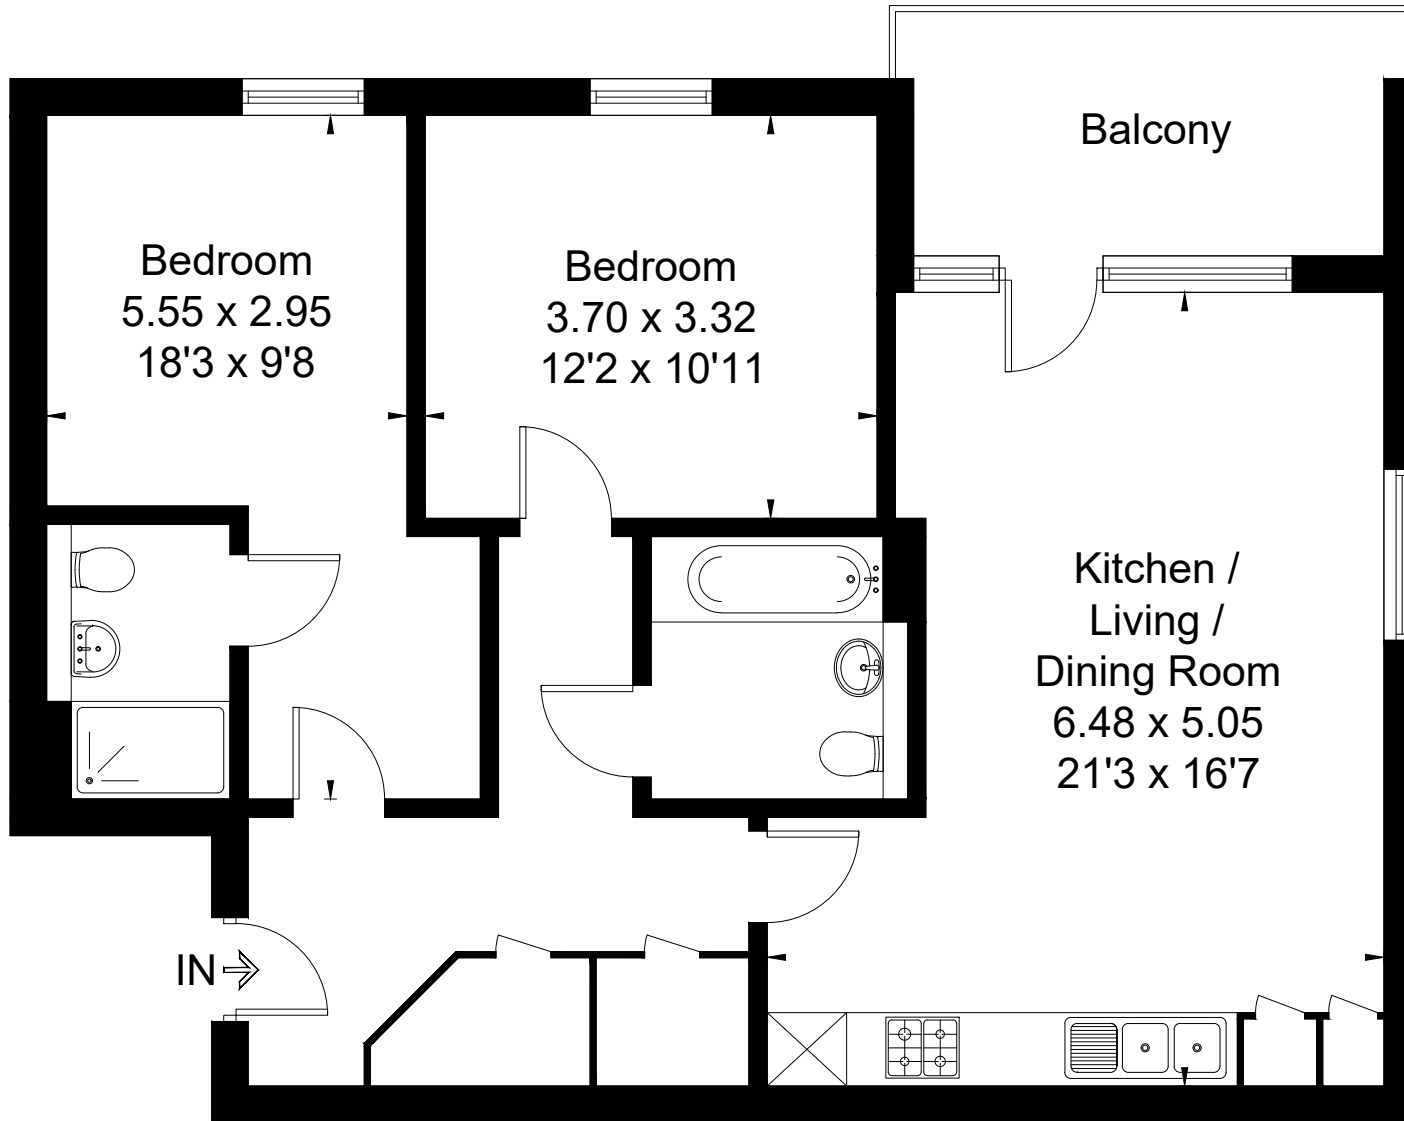

Approximate Floor Area = 77.3 sq m / 832 sq ft

## First Floor

This floor plan has been drawn in accordance with RICS Property Measurement 2nd edition.

All measurements, including the floor area, are approximate and for illustrative purposes only. @fourwalls-group.com #109606