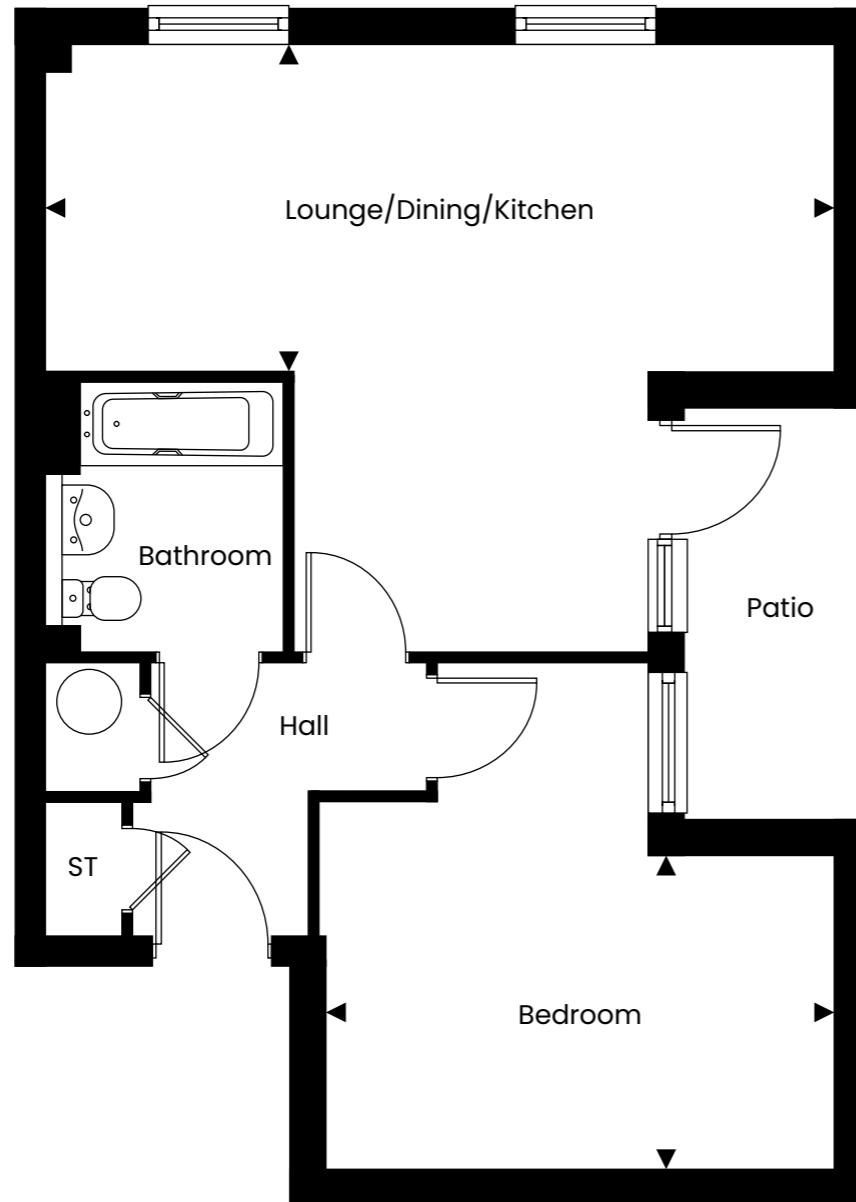

NETHERHALL MEADOWS, CAMBRIDGE - BLOCK A

One bedroom ground floor apartment

PLOT 18

Ground Floor

Stairs Lift

Disclaimer: The information provided is prepared as a general guide only and should not be relied upon as a basis to enter into a legal contract or to commit expenditure. All measurements are approximate. Floorplans are for illustration purposes only and to be read in conjunction with the site plan. Photographs/CGIs provided are for guidance only, could be from a previous phase, and may not reflect items included in the property. Any interested party is advised to check the measurements before committing themselves to any expenditure or other legal commitments. All customer reviews were obtained by incentive. While we strive to provide accurate and unbiased reviews, we cannot guarantee that all information is accurate, complete, or up to date. Any reliance placed on such information is strictly at your own risk. Any interested party is encouraged to conduct their own research and make decisions based on their own individual circumstances.