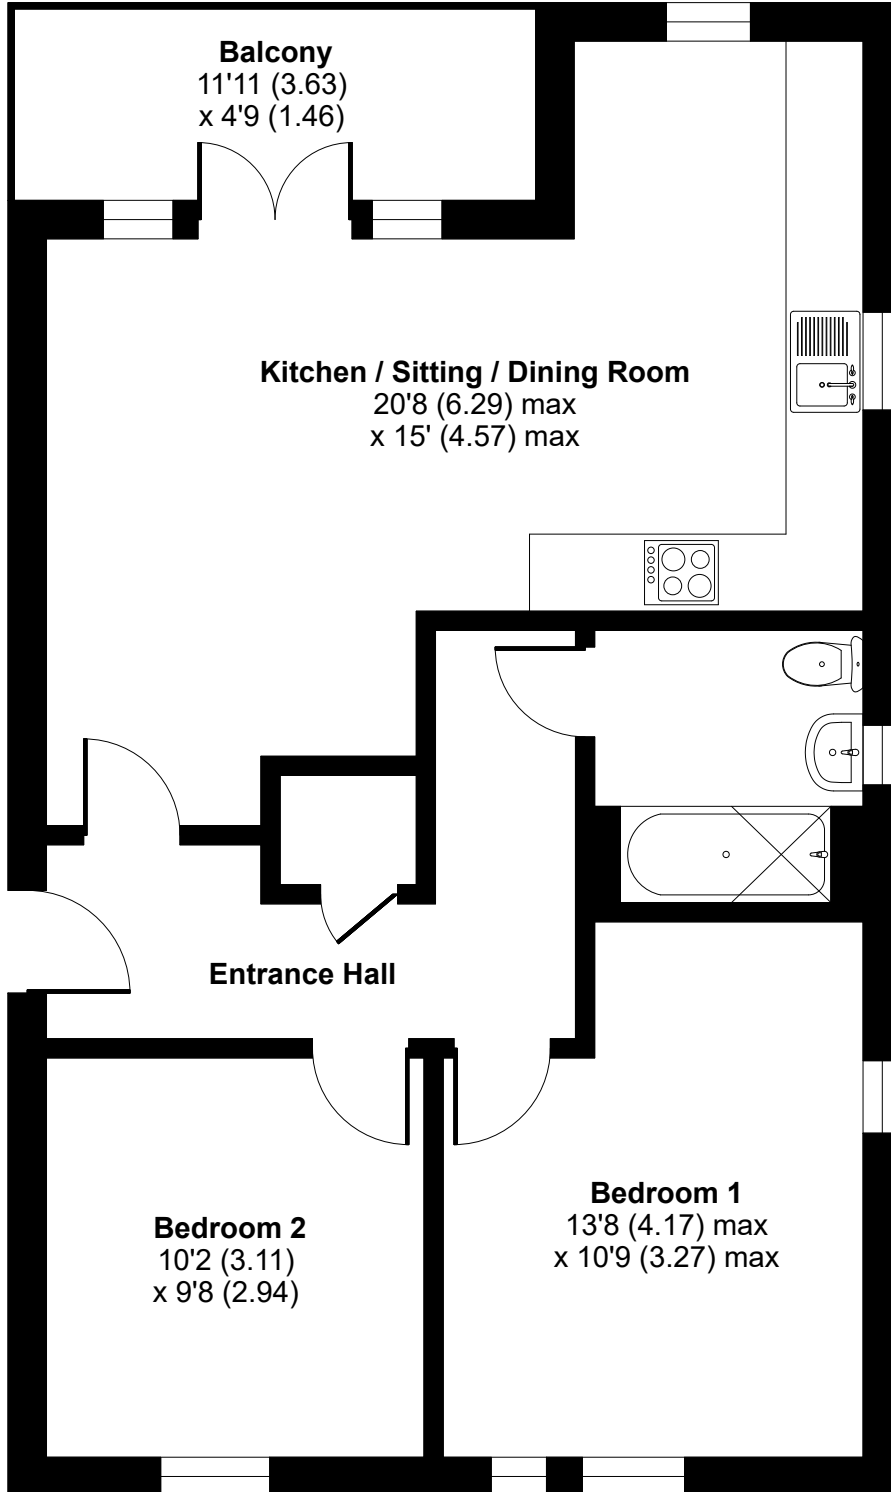

# 17 Katahdin Grove, Whitehouse, Milton Keynes, MK8

Approximate Area = 687 sq ft / 63.8 sq m

For identification only - Not to scale

**GROUND FLOOR**