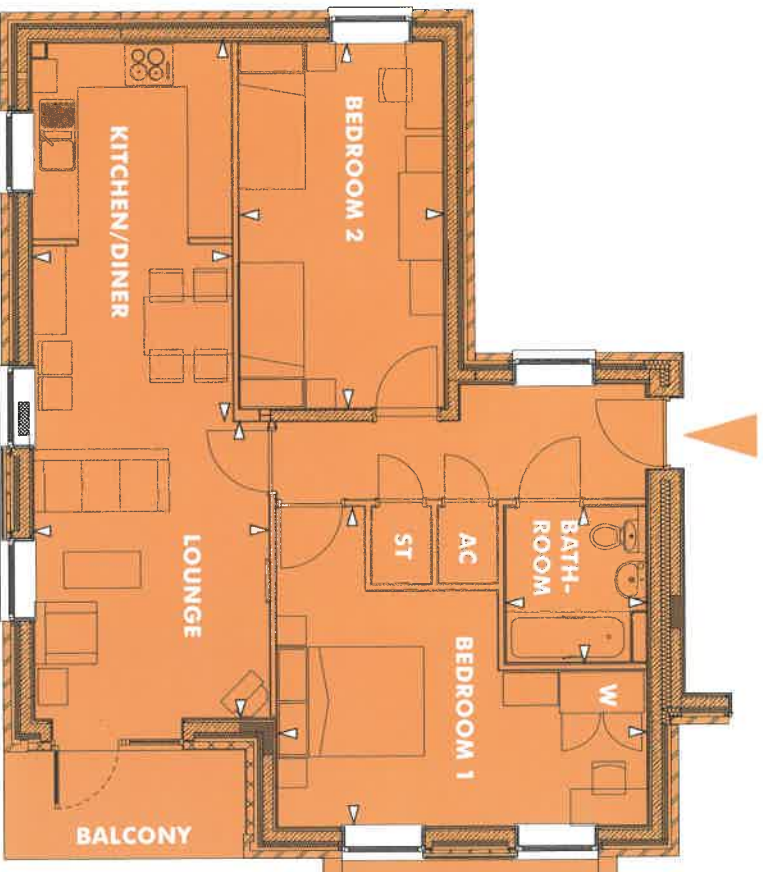

FIRST FLOOR PLOT

PLOT 39

2 Bedroom Apartment

| | |
|-----------------|---------------|
| KITCHEN / DINER | 5.24m x 2.79m |
| LOUNGE | 3.28m x 4.12m |
| BEDROOM 1 | 5.16m x 4.46m |
| BEDROOM 2 | 2.86m x 5.10m |
| BATHROOM | 2.00m x 2.25m |