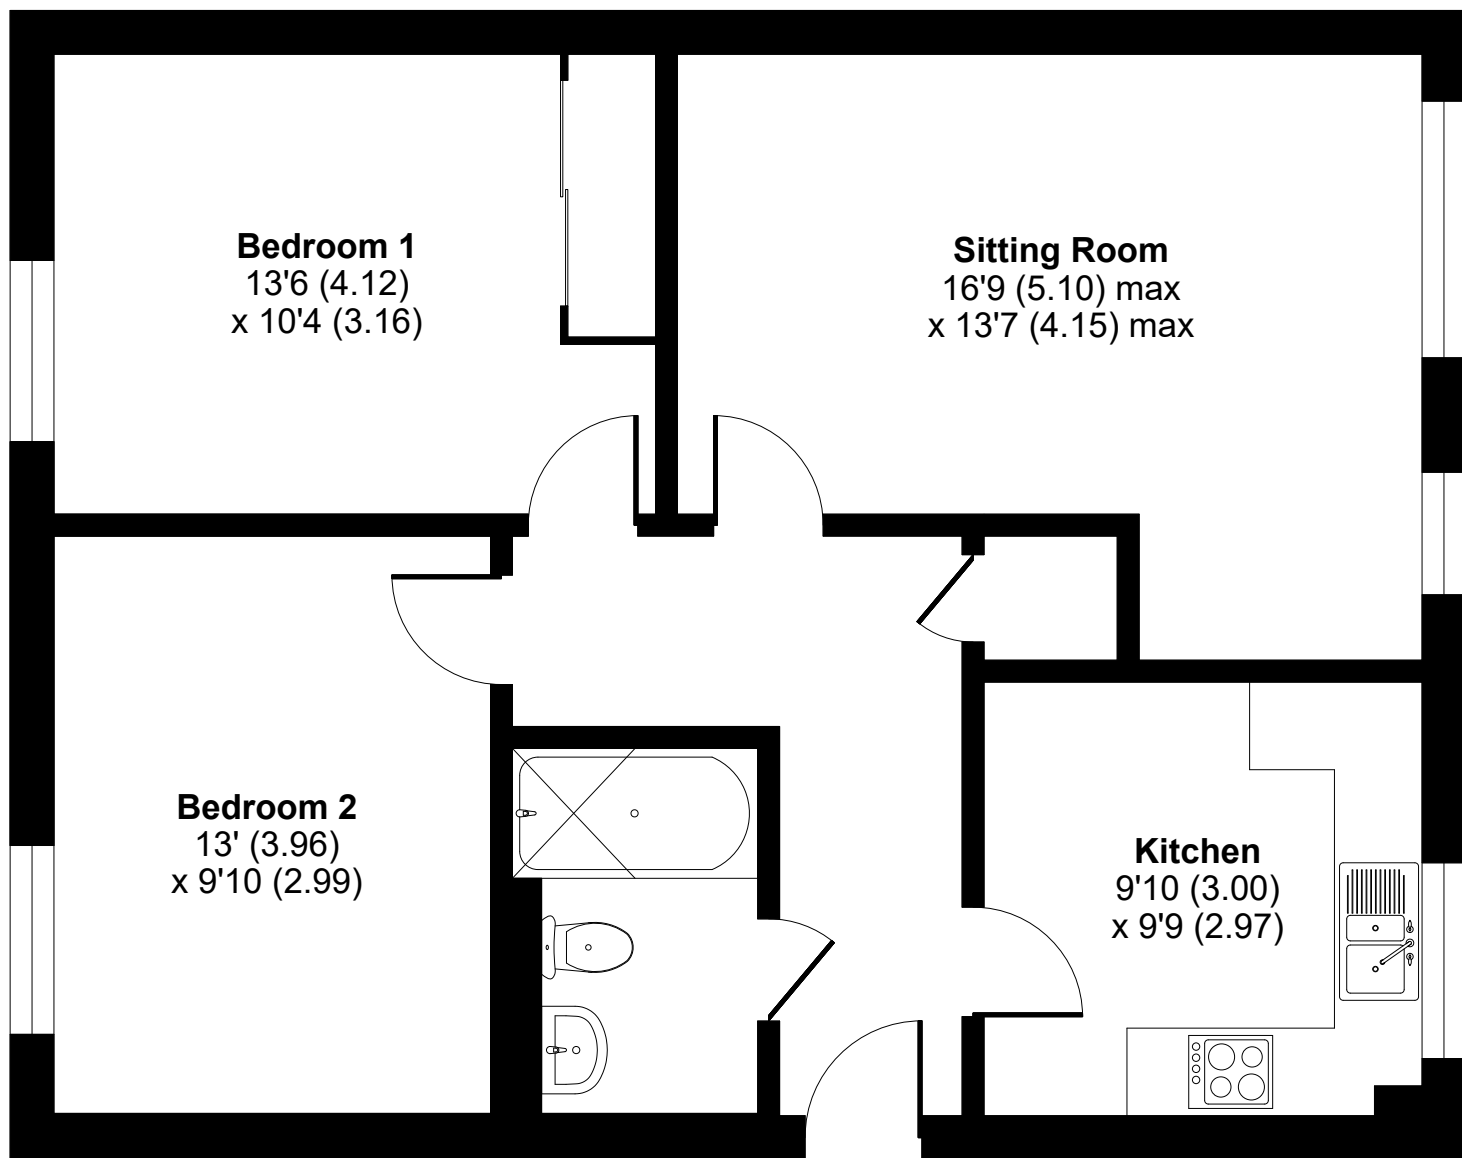

Pym Court, Cromwell Road, Cambridge, CB1

Approximate Area = 736 sq ft / 68.3 sq m

For identification only - Not to scale

FIRST FLOOR