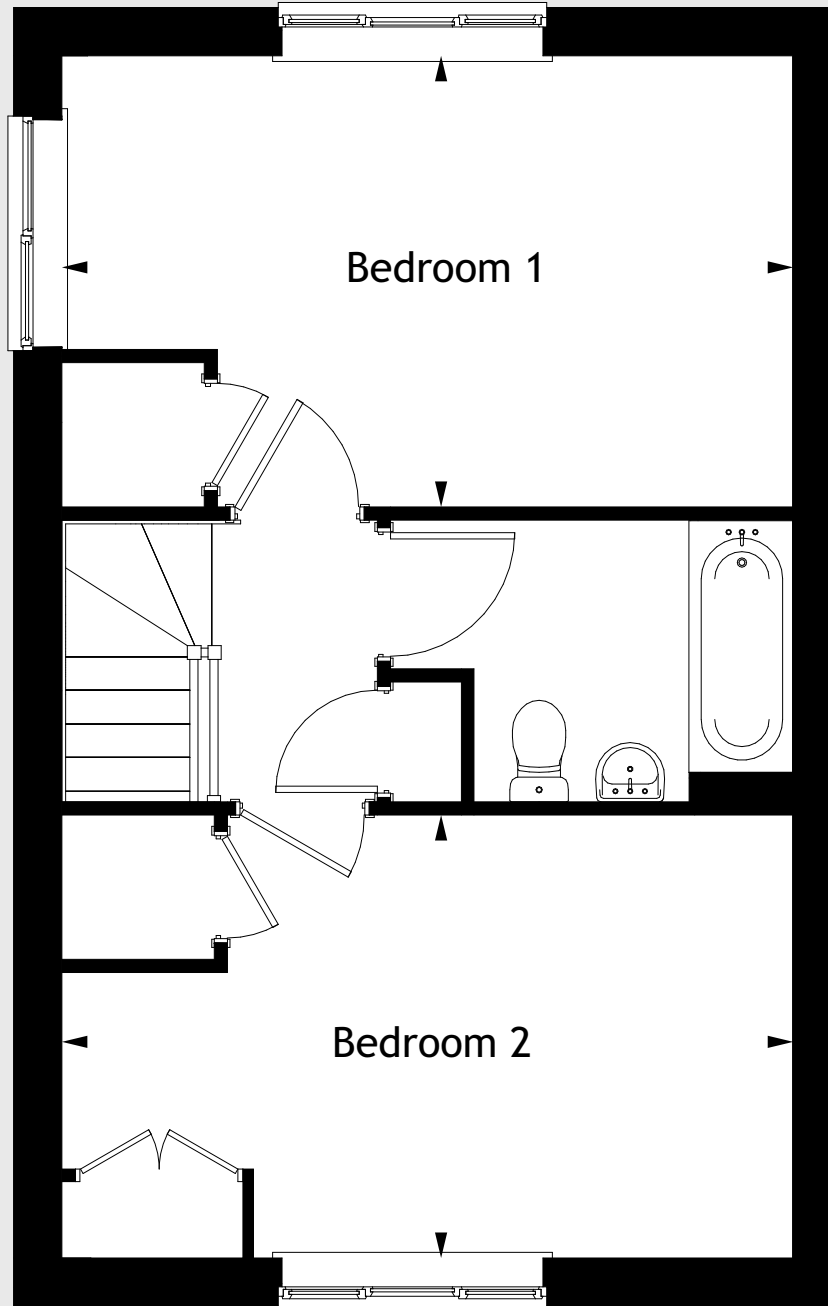

Kitchen / Dining Room
2.84m x 5.02m
9'3" x 16'5"

Living Room
4.98m x 3.04m
16'3" x 9'11"

* Windows applicable to plots 651 and 678 only

Bedroom 1
4.99m x 3.08m
16'4" x 10'1"

Bedroom 2
4.99m x 3.03m
16'4" x 9'11"