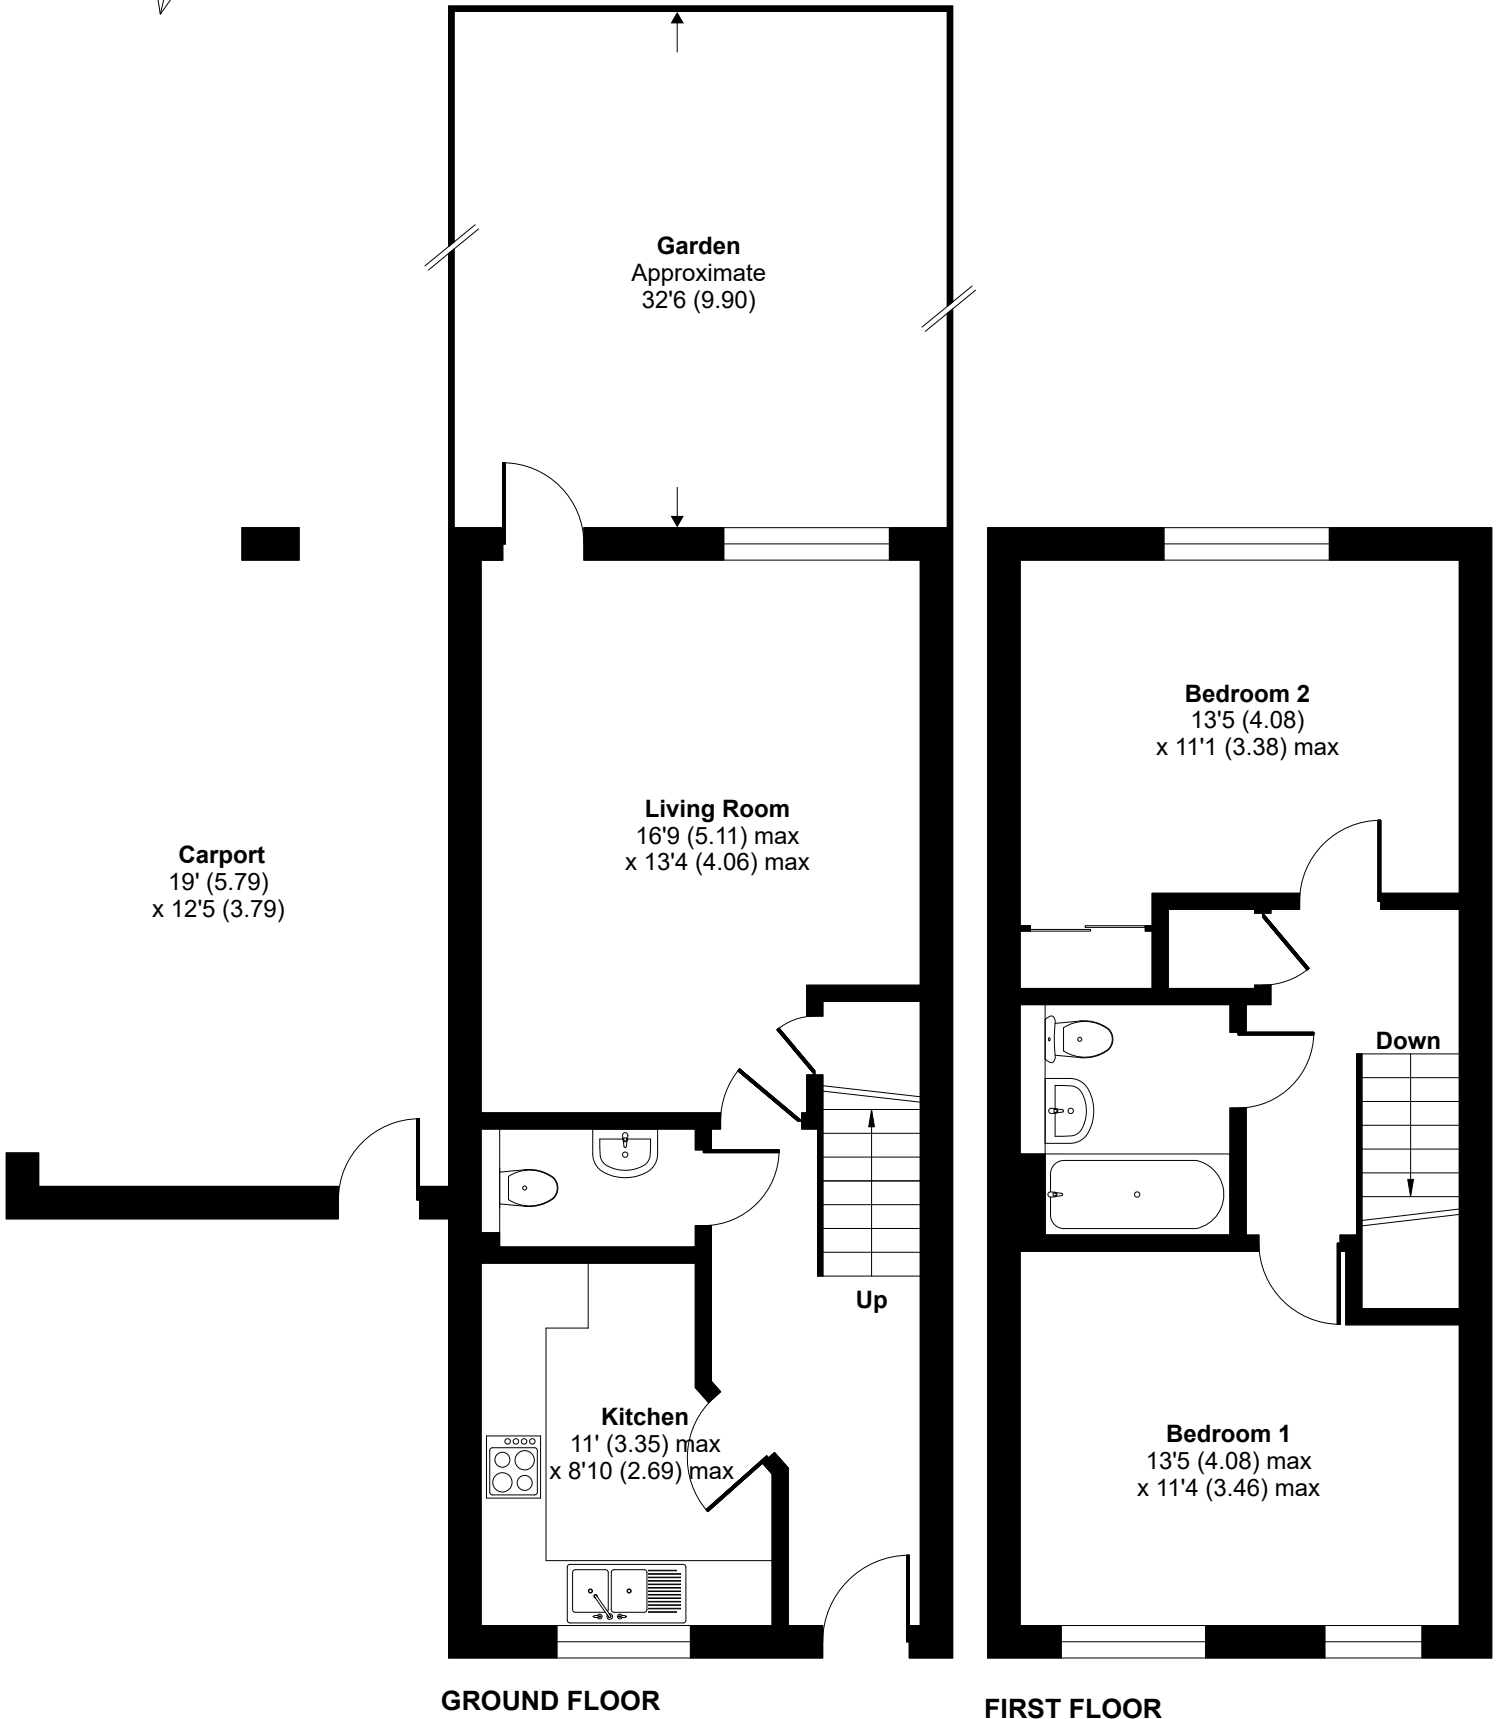

Poppy Road, Ash, Aldershot, GU12

Approximate Area = 860 sq ft / 79.8 sq m (excludes carport)

For identification only - Not to scale

GROUND FLOOR

FIRST FLOOR